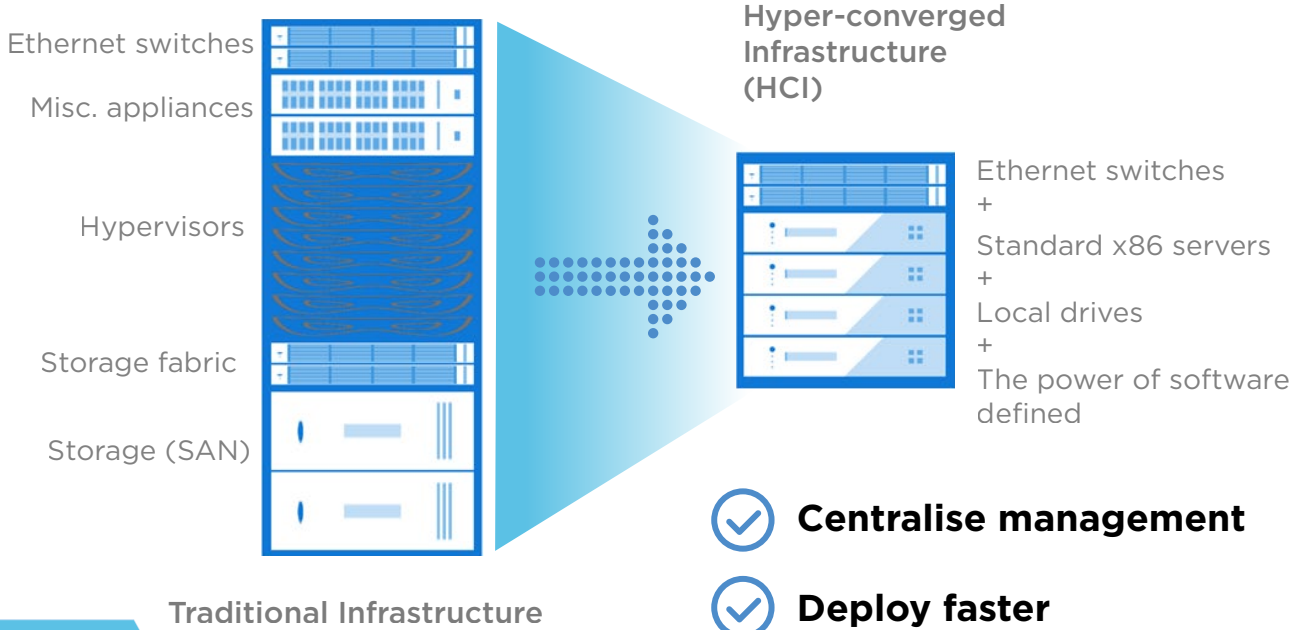

## Is turnkey hyperconverged infrastructure the answer?

Meet Lenovo ThinkAgile MX Certified Nodes. They combine reliable ThinkSystem servers, Microsoft Azure Stack HCI software, and powerful Intel® Xeon® processors. All in a validated, single-license solution for today's IT challenges.

## I wish IT was simpler

Hyperconverged means simpler hardware. ThinkAgile MX means simpler support and management.

### Converge servers, storage and networking in one system

**ThinkAgile Advantage**

**Deploy sooner** with Lenovo services

+

Windows Admin Center

**Streamline management** with Windows Admin Center (WAC) and Lenovo XClarity Management software